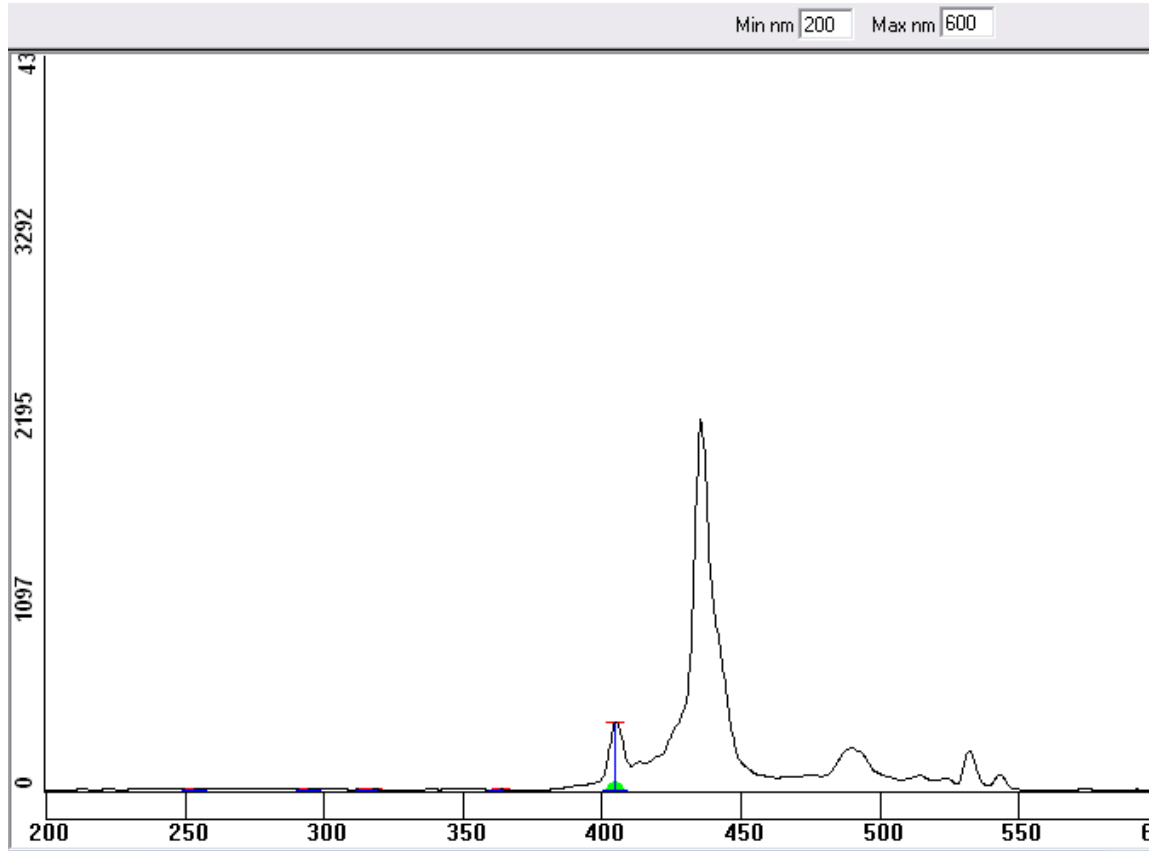

**BASELINE: Iron Mercury Lamp (D) Type**

**All Amber UV Filter Material**

**All Clear UV Filter Material**

**Blue Rigid Filter Material**