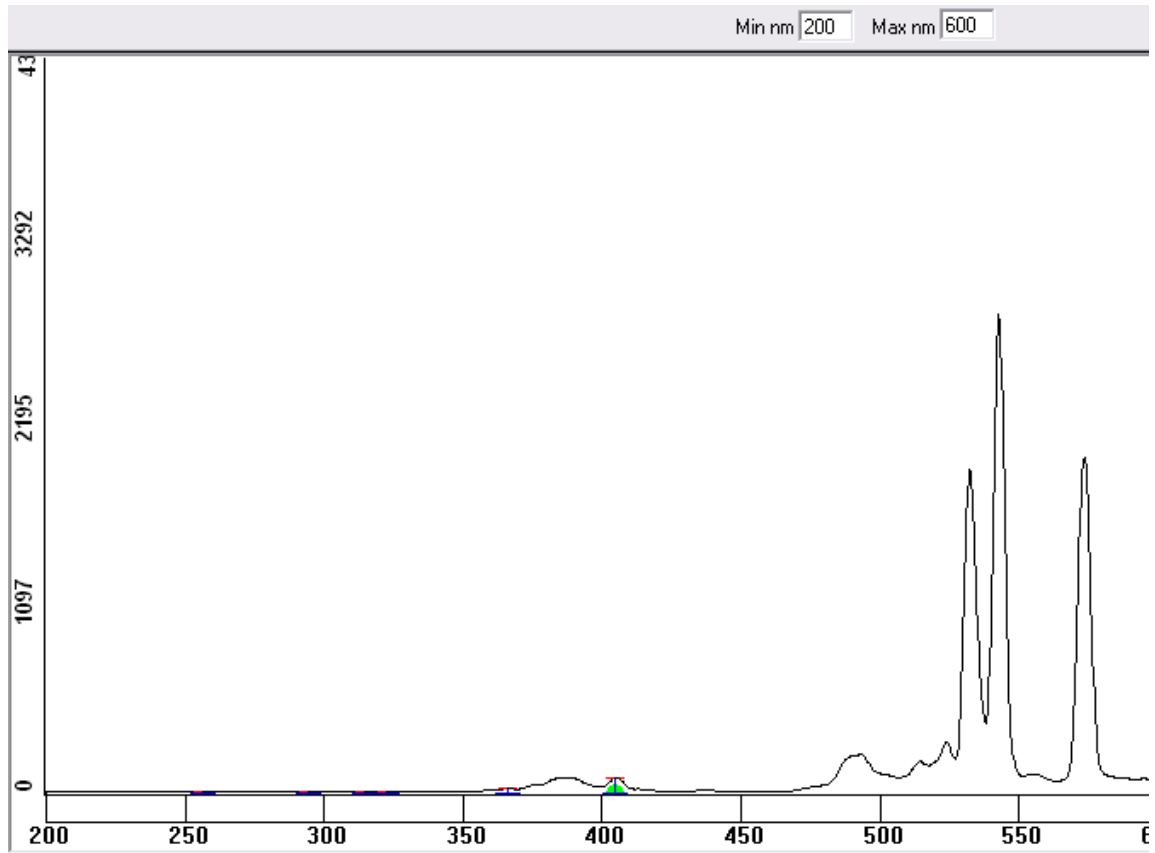

**BASELINE: Iron Mercury Lamp (D) Type**

**All Amber UV Filter Material**

**All Clear UV Filter Material**

**Blue Rigid Filter Material**