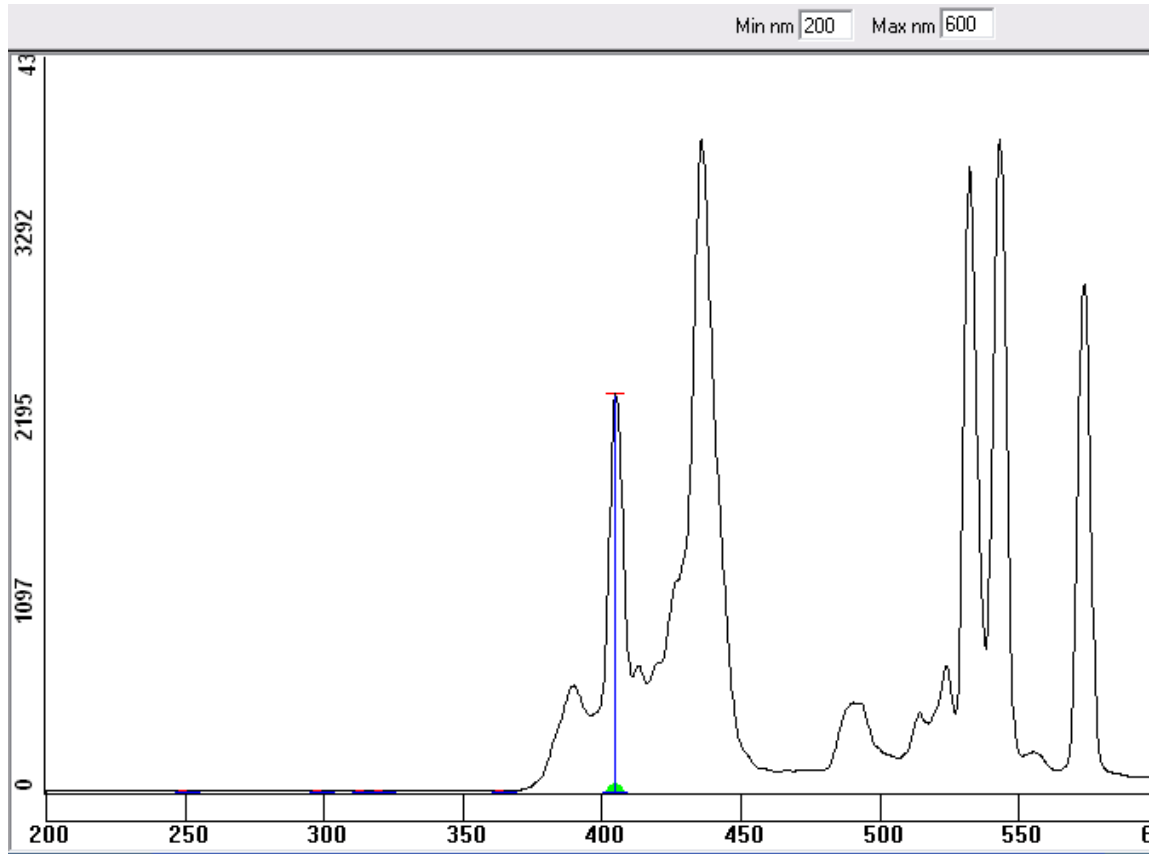

**BASELINE: Iron Mercury Lamp (D) Type**

**All Amber UV Filter Material**

**All Clear UV Filter Material**

**Blue Rigid Filter Material**